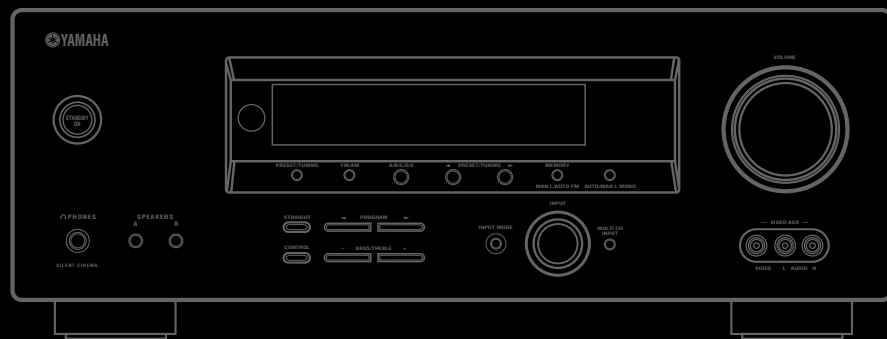

RX-V450 FEATURES

3

YAMAHA

BUILT-IN 6-CHANNEL POWER AMPLIFIER

Minimum RMS output power
(0.06% THD, 20 Hz – 20 kHz, 8 ohms)
Front: 85 W + 85 W
Center: 85 W
Surround: 85 W + 85 W
Surround Back: 85 W

SOUND FIELD FEATURES

- Proprietary YAMAHA technology for the creation of sound fields
- Dolby Digital/Dolby Digital EX decoder
- DTS/DTS ES Matrix 6.1, Discrete 6.1, DTS Neo:6, DTS 96/24 decoder
- Dolby Pro Logic/Dolby Pro Logic II/Dolby Pro Logic IIx decoder
- Virtual CINEMA DSP
- SILENT CINEMA™

SOPHISTICATED AM/FM TUNER

- 40-station random access preset tuning
- Automatic preset tuning
- Preset station shifting capability (preset editing)

OTHER FEATURES

- 192-kHz/24-bit D/A converter
- A SET MENU which provides you with items for optimizing this unit for your audio/video system
- 6 additional input jacks for discrete multi-channel input
- Component video input/output capability
- Optical and coaxial digital audio signal jacks
- Sleep timer
- Cinema and music night listening modes
- Remote control with preset manufacturer codes

[MORE →](#)