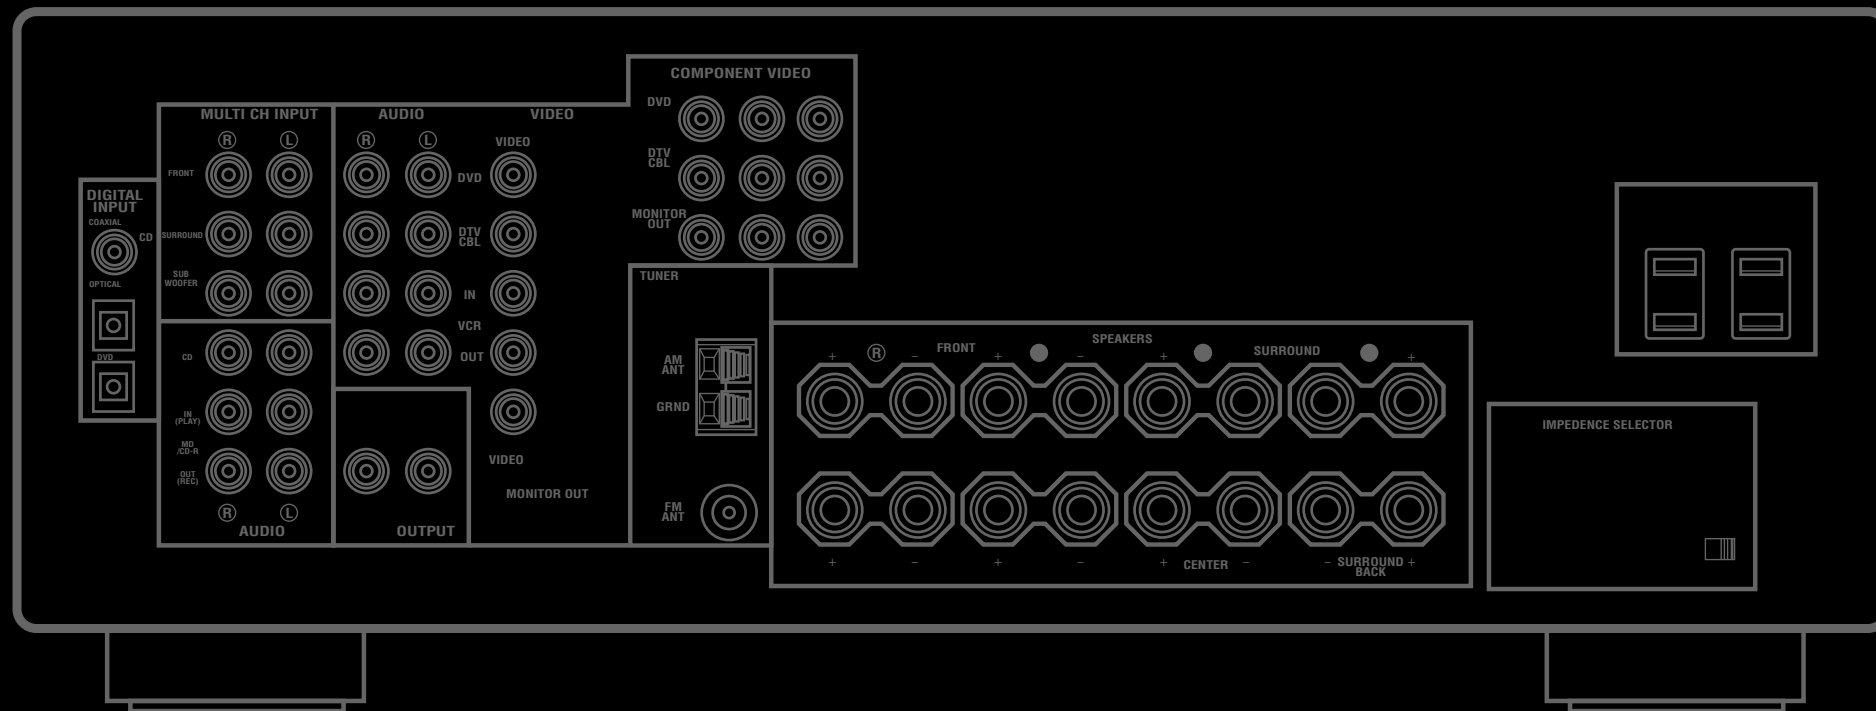

RX-V450 CONTROLS & FUNCTIONS – BACK PANEL

5

YAMAHA

Place mouse arrow
over dots to see
information.

MORE →