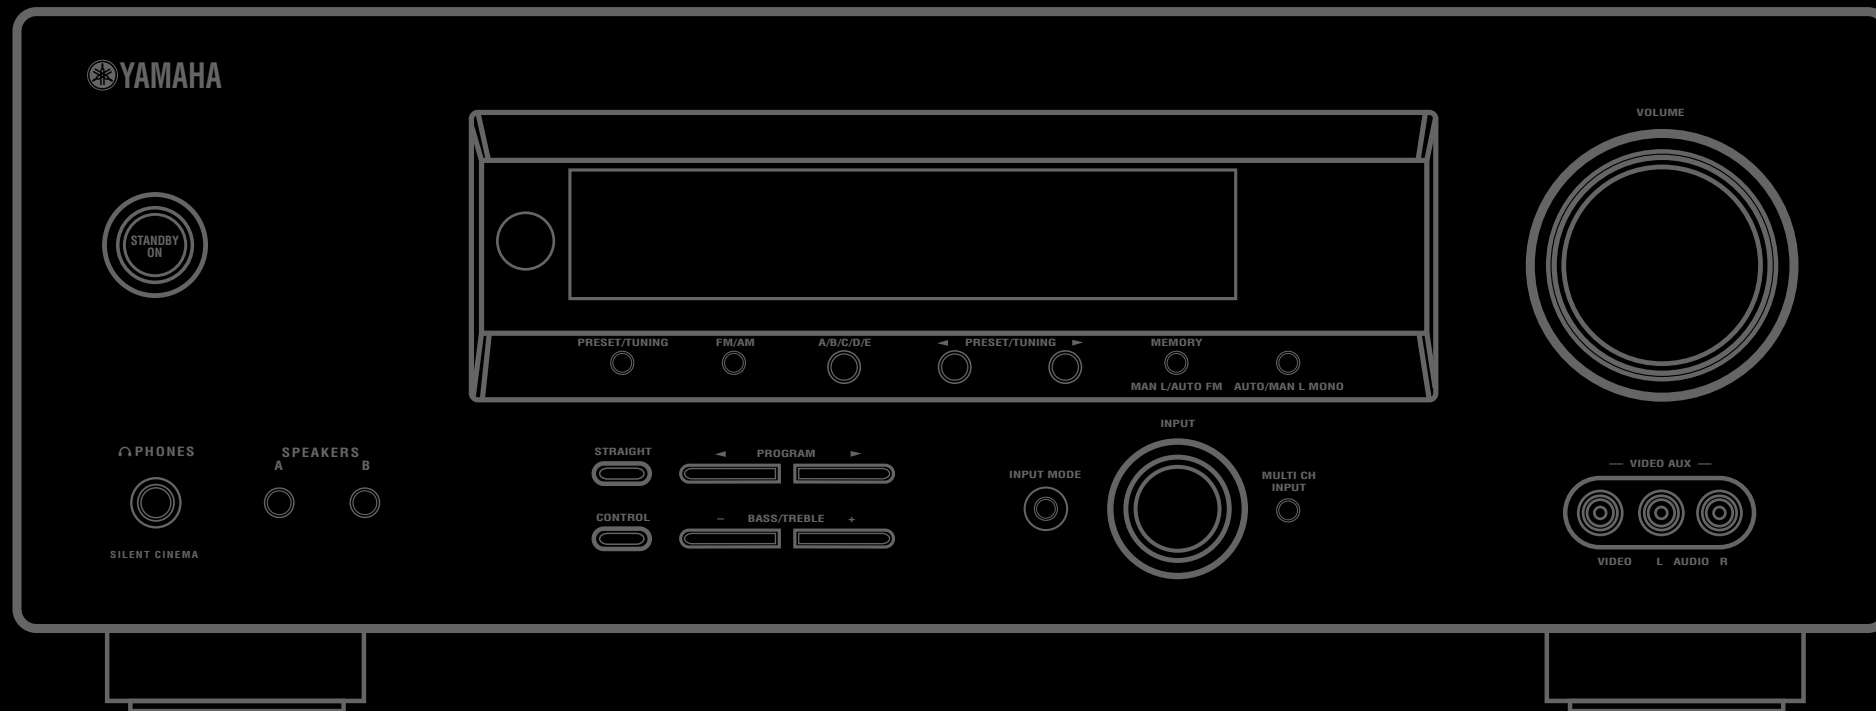

[MORE →](#)

RX-V450 CONTROLS & FUNCTIONS – FRONT PANEL

4

YAMAHA

Place mouse arrow
over dots to see
information.

MORE →

RX-V450 CONTROLS & FUNCTIONS – BACK PANEL

5